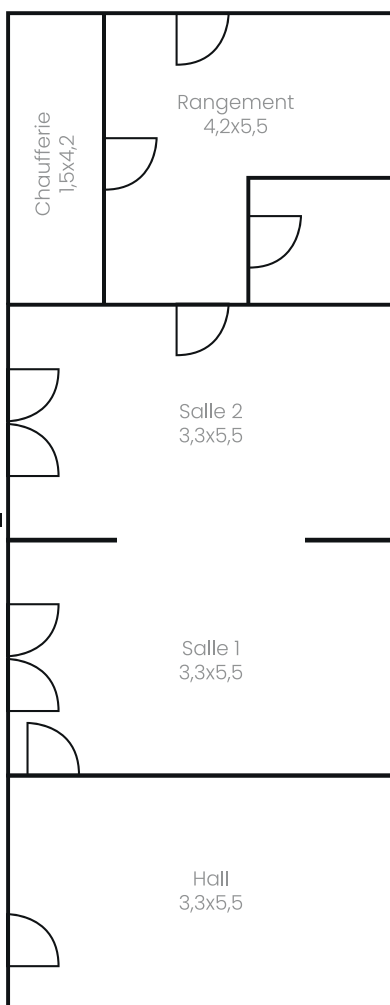

Portail

Parking
3,4x7

TOTAL
202,35 m²