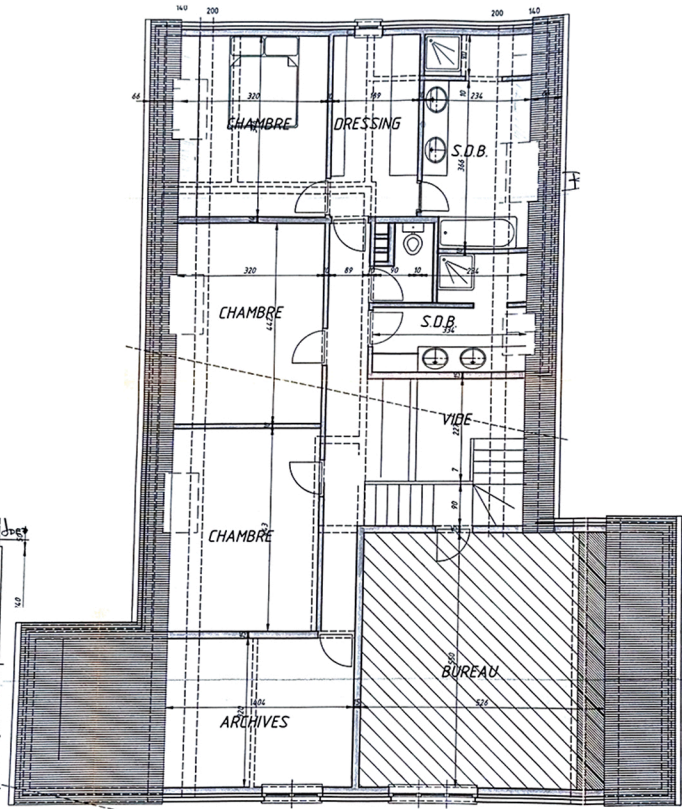

REZ

ETAGE

CAVES

Surface totale cave comprises: 273,21 m²