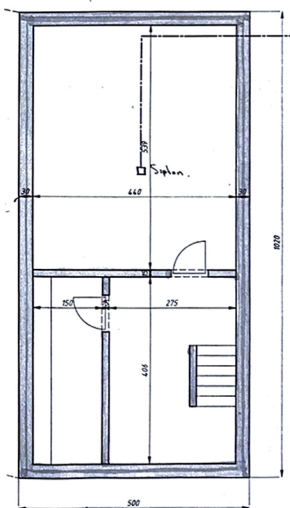

REZ

ETAGE

CAVES

Surface totale cave comprises: 273,21 m²